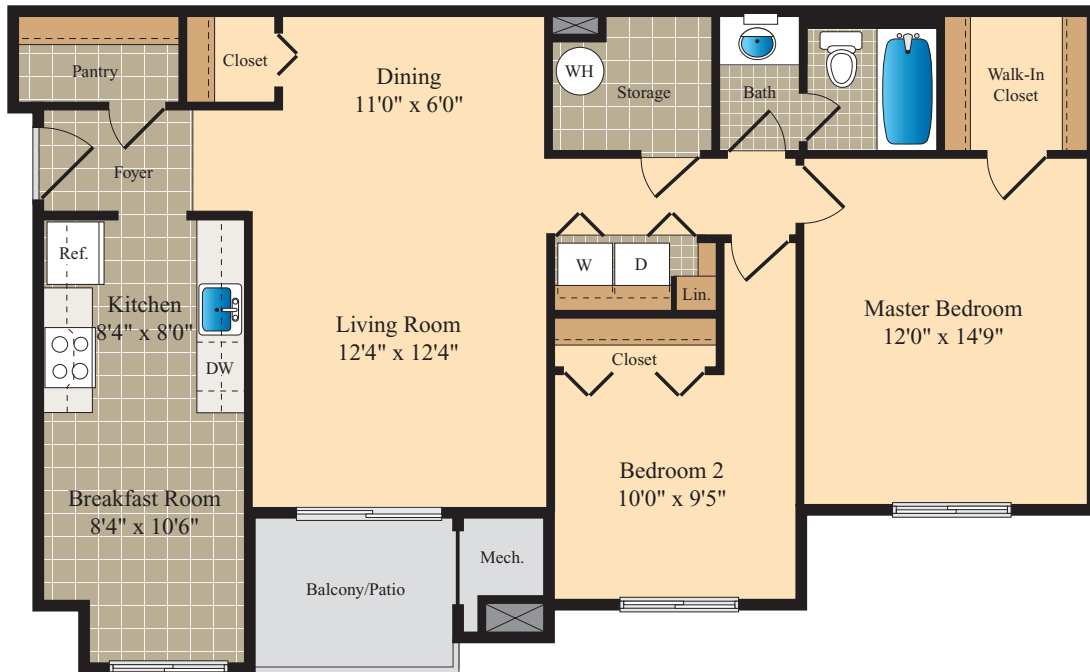

# WOODBIDGE STATION APARTMENTS

2 Bedrooms | 1 Bath | 896 Sq. Ft.

Rent: \$ \_\_\_\_\_