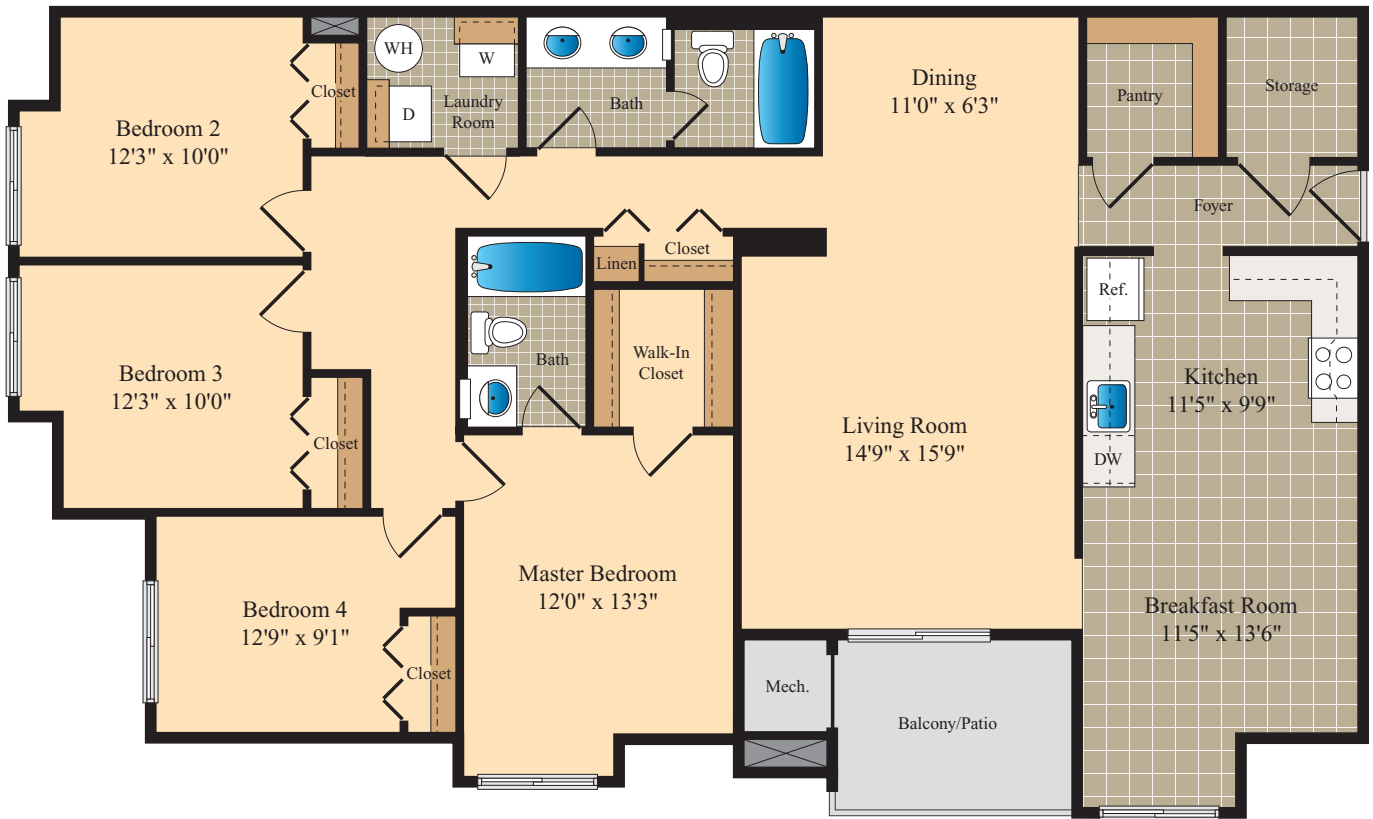

WOODBRIDGE STATION

A P A R T M E N T S

4 Bedrooms | 2 Baths | 1,435 Sq. Ft.

Rent: \$ _____

1400 Eisenhower Circle, Woodbridge, VA 22191
p 703.494.3799 | f 703.494.3714
www.woodbridgestation.com